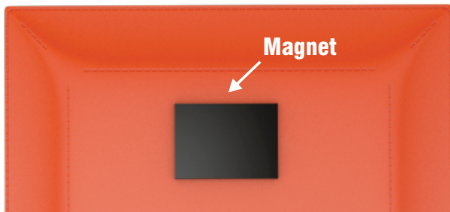

FRAMES BY NICKY'S™

Perfect for School Photos!

**Fits Standard
4x6 Prints**

OR

**Fits Standard
5x7 Prints**

**Display them in this
archival safe frame!**

8 different colors:

- Electric Blue
- Orange
- Yellow
- Mint Green
- Purple
- Berry Pink
- White
- Black

Choose your backing:

Magnet-

Perfect for displaying your photo on
a fridge, file cabinet, metal door, etc.

4x6 Size / Price .45¢ ea. Free Shipping
100 pcs (Min.) to 10,000 pcs

Single-wing Easel Back-

Great for desktops